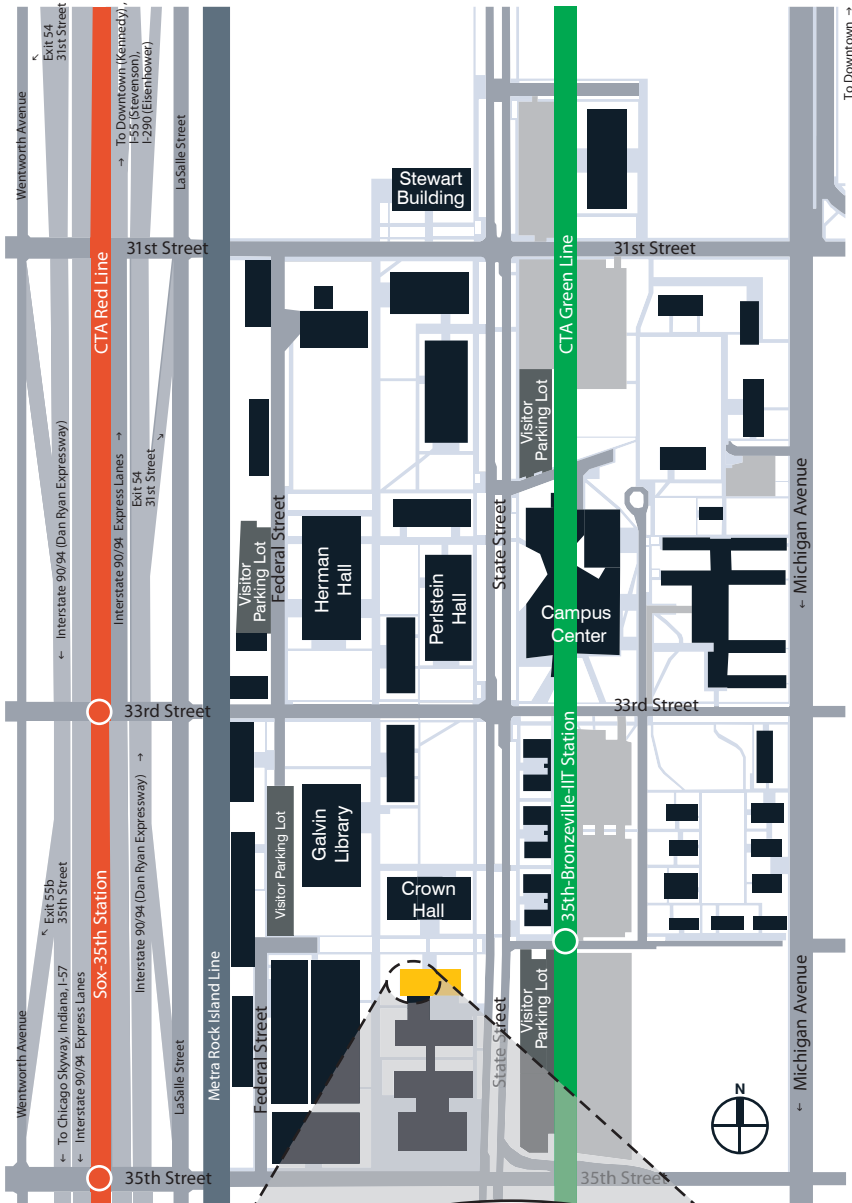

CTBUH Chicago Office: DIRECTIONS

**IIT Main
Campus Map**