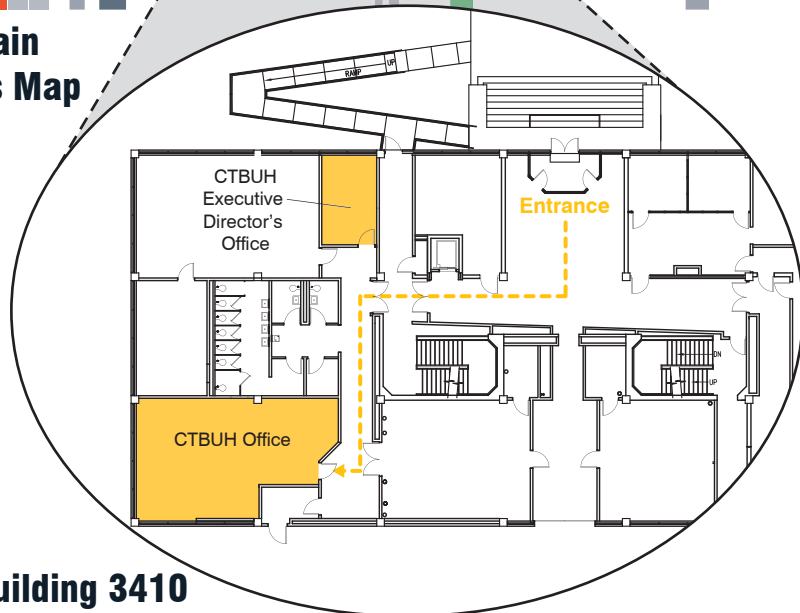

CTBUH Chicago Office: DIRECTIONS

**IIT Main
Campus Map**

Building 3410

**Council on Tall Buildings & Urban Habitat Head Office
Illinois Institute of Technology
S.R. Crown Hall
3360 South State Street
Chicago, IL 60616-3796**