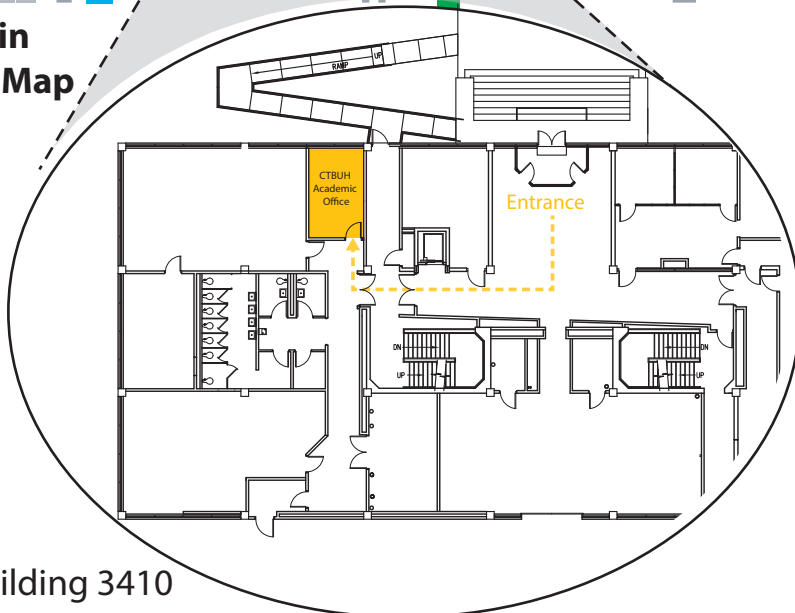

IIT Main Campus Map

Building 3410

The CTBUH Chicago Academic Office is located within the Illinois Institute of Technology's main campus. It is housed in Building 3410, which is located along State Street just south of S.R. Crown Hall. To reach IIT's campus by: