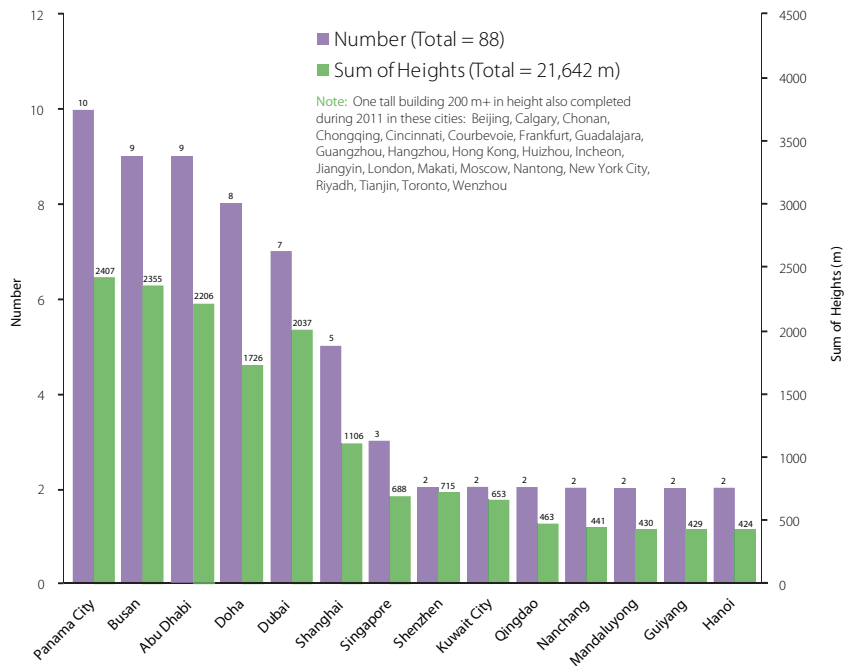

Tall Buildings 200 meters or Taller Completed in 2011: by City

10 buildings over 200 meters were completed in Panama City in 2011; twice as many as the rest of the Americas.

Ten supertalls were completed in 2011, more than any other year in history. All of them are located in Asia and the Middle East.