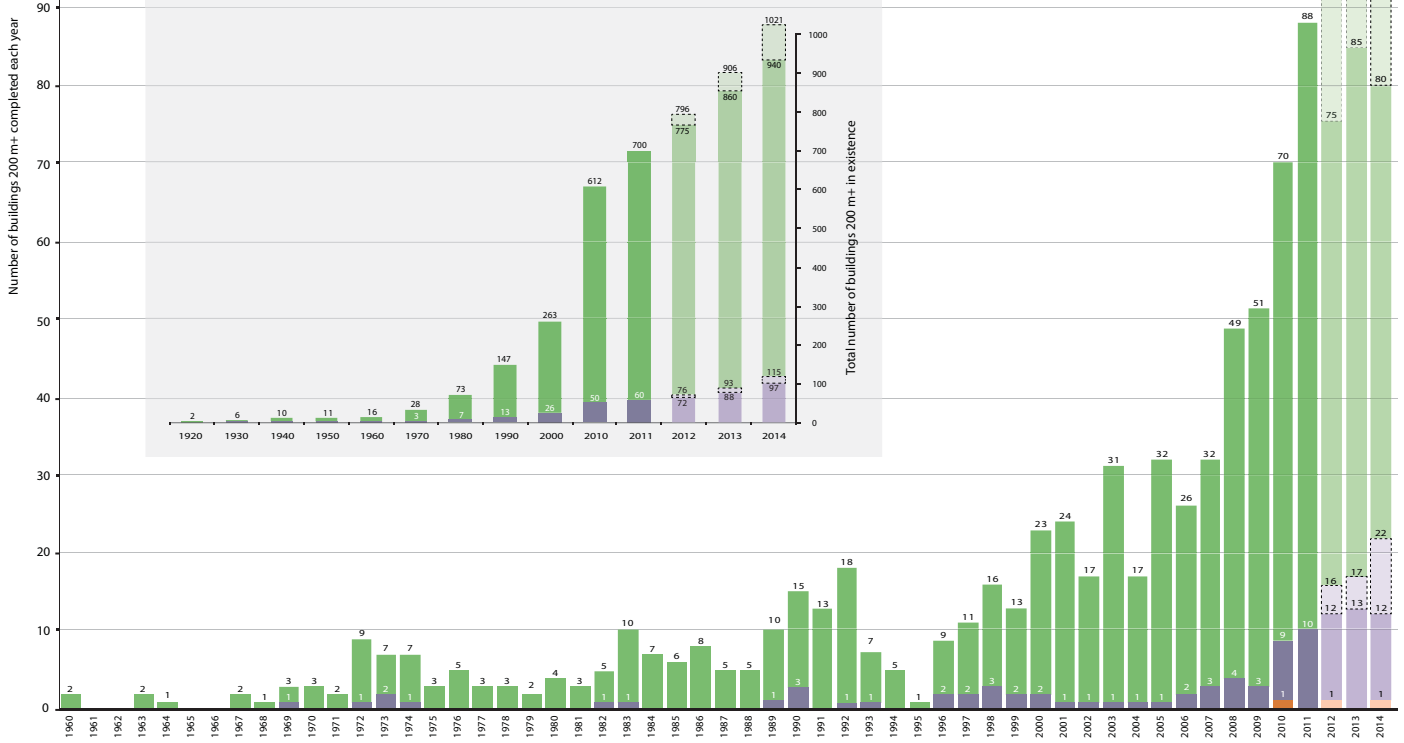

Tall buildings 200 meters or taller completed each year from 1960 to 2014

- Notes:
1. We can predict 2012–2014 building completions with some accuracy due to projects now in advanced construction.
  2. Totals after 2001 take into account the destruction of the World Trade Center Towers 1 and 2.
  3. Buildings are measured according to the CTBUH Height Criteria "Height to Architectural Top." For more on CTBUH height criteria, see <http://criteria.ctbuh.org>