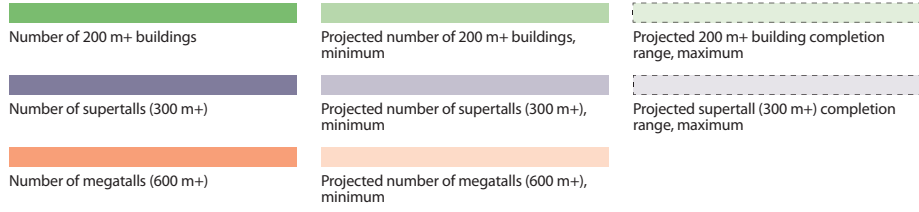

### Tall Buildings 200 meters or Taller Completed in 2011: by City

10 buildings over 200 meters were completed in Panama City in 2011; twice as many as the rest of the Americas.

Ten supertalls were completed in 2011, more than any other year in history. All of them are located in Asia and the Middle East.

Tall Buildings 200 meters or Taller Completed in 2011: by Region

Tall Buildings 200 meters or Taller Completed in 2011: by Function

Tall Buildings 200 meters or Taller Completed in 2011: by Structural Material

Tall buildings 200 meters or taller completed each year from 1960 to 2014

- Notes:
1. We can predict 2012–2014 building completions with some accuracy due to projects now in advanced construction.
  2. Totals after 2001 take into account the destruction of the World Trade Center Towers 1 and 2.
  3. Buildings are measured according to the CTBUH Height Criteria "Height to Architectural Top." For more on CTBUH height criteria, see <http://criteria.ctbuh.org>