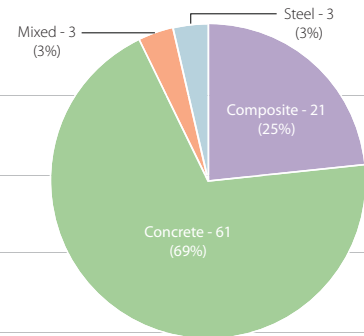

### Tall Buildings 200 meters or Taller Completed in 2011: by City

10 buildings over 200 meters were completed in Panama City in 2011; twice as many as the rest of the Americas.

Ten supertalls were completed in 2011, more than any other year in history. All of them are located in Asia and the Middle East.

Tall Buildings 200 meters or Taller Completed in 2011: by Region

Tall Buildings 200 meters or Taller Completed in 2011: by Function

Tall Buildings 200 meters or Taller Completed in 2011: by Structural Material

Tall buildings 200 meters or taller completed each year from 1960 to 2014

- Notes:
1. We can predict 2012–2014 building completions with some accuracy due to projects now in advanced construction.
  2. Totals after 2001 take into account the destruction of the World Trade Center Towers 1 and 2.
  3. Buildings are measured according to the CTBUH Height Criteria "Height to Architectural Top." For more on CTBUH height criteria, see <http://criteria.ctbuh.org>