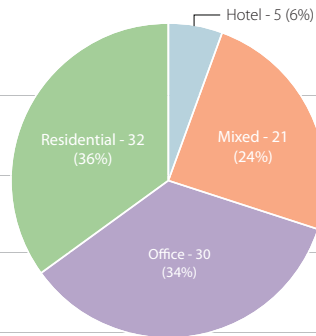

Tall Buildings 200 meters or Taller Completed in 2011: by Function