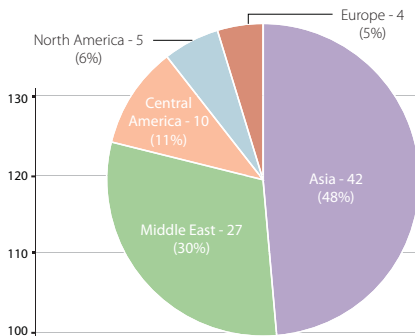

Tall Buildings 200 meters or Taller Completed in 2011: by Region